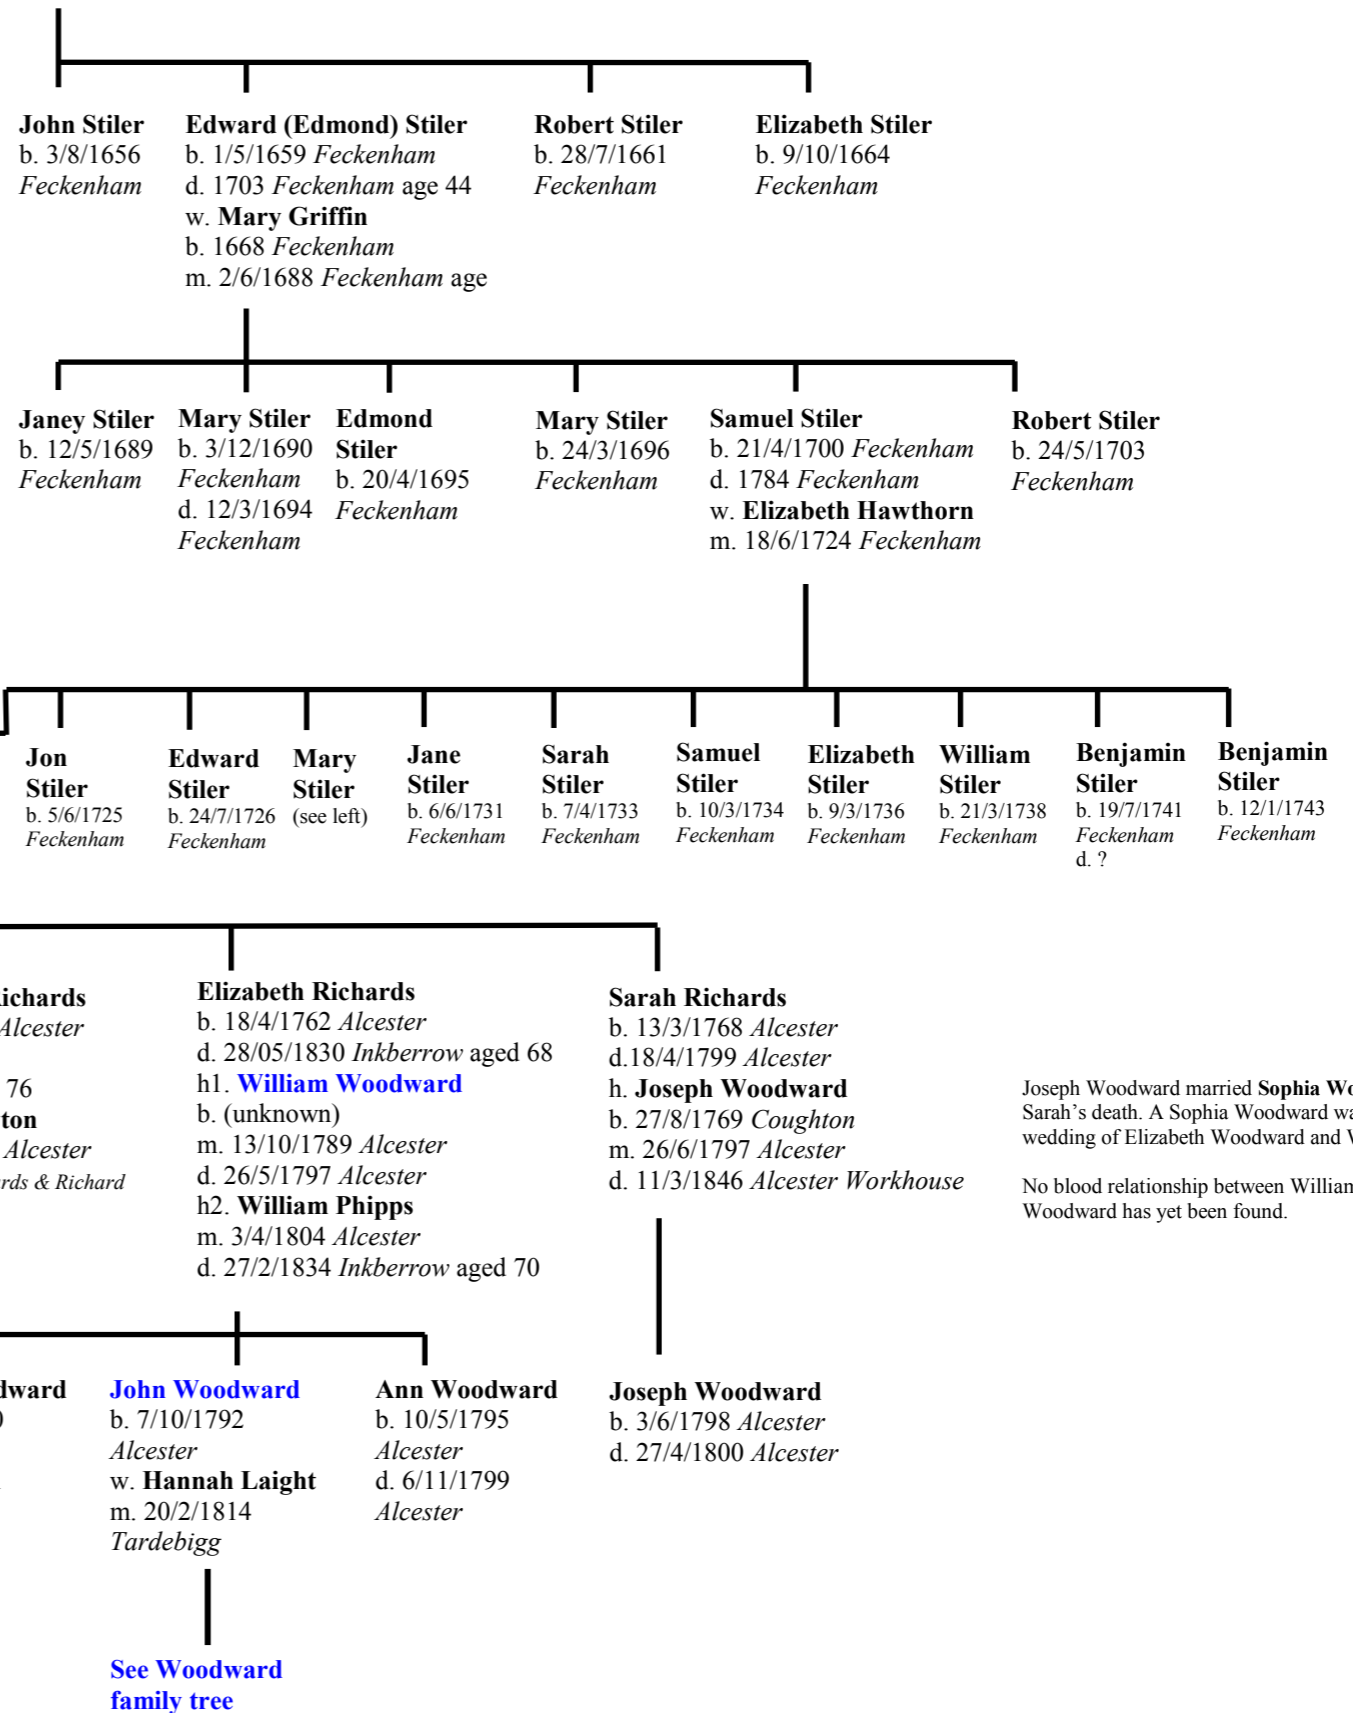

Richards & Stiler Family Tree

(www.gwoodward.co.uk)

Robert Stiler
b. abt 1630

Johnathan Richards
b. abt 1660
w. **Mary Gould**
m. 29/8/1686 *Alcester*

Joseph Woodward married **Sophia Woodbine** after Sarah's death. A Sophia Woodward was a witness at the wedding of Elizabeth Woodward and William Phipps.

No blood relationship between William and Joseph Woodward has yet been found.