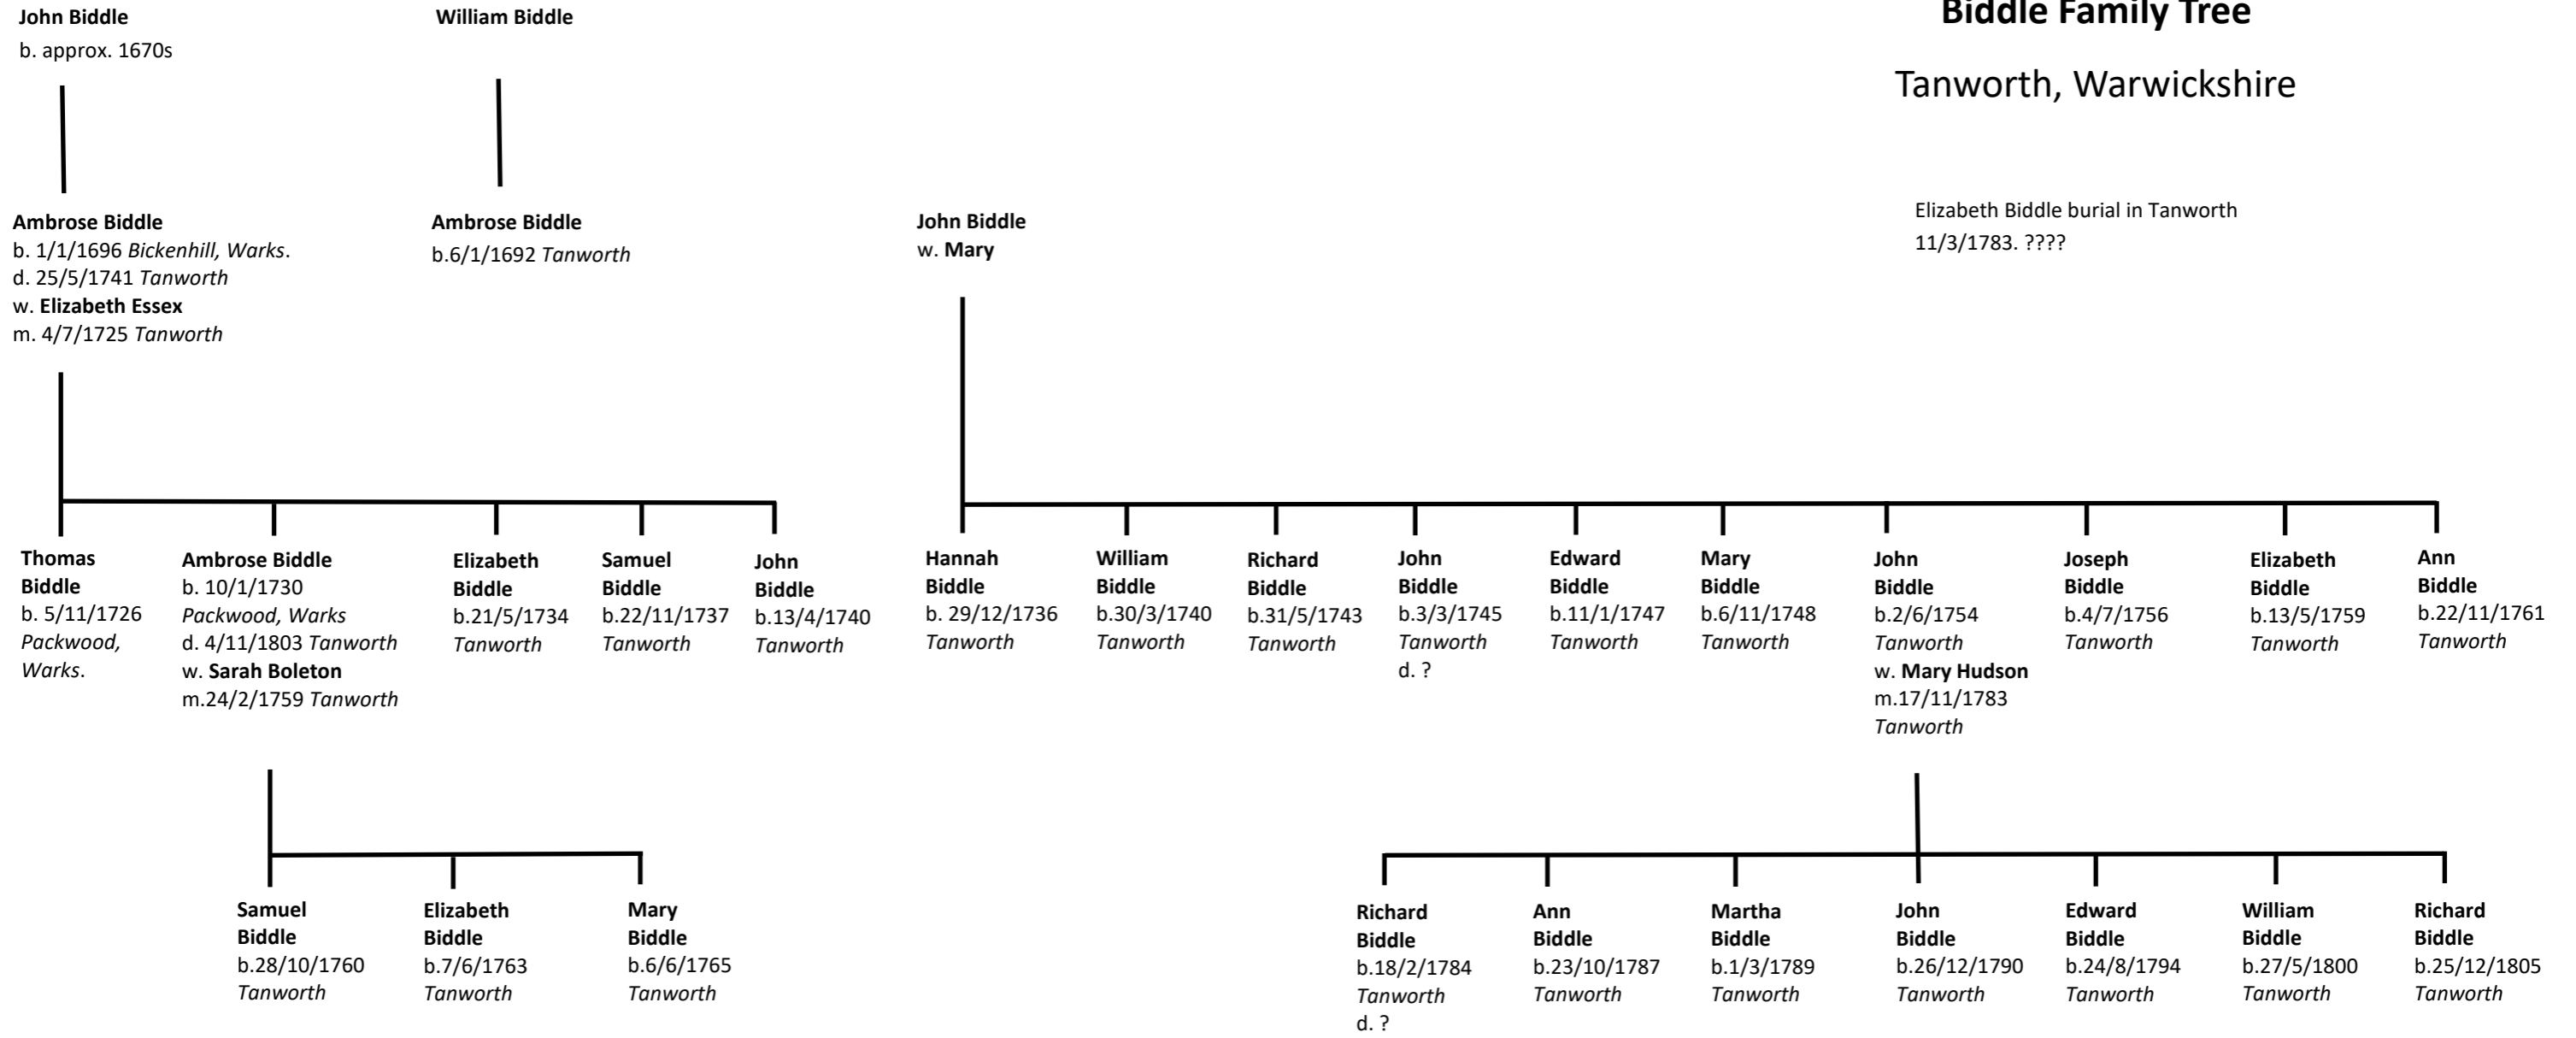

Biddle Family Tree

Tanworth, Warwickshire

Elizabeth Biddle burial in Tanworth
11/3/1783. ????

Elizabeth (1763) may have married a William Woodward in Tanworth in 1785. (See the Richard Woodward—Morton Bagot, Alcester and Tanworth tree for more details.)